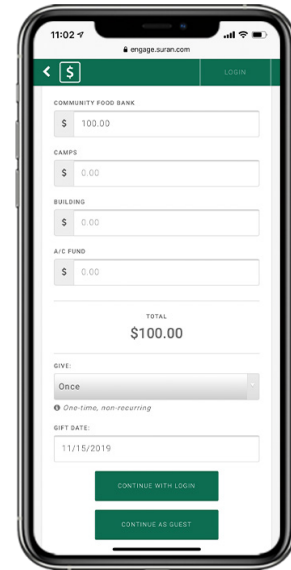

# Welcome To Engage

CDM+ Engage is an easy-to-use, mobile-optimized system of tools for online giving, building community, and strengthening connections.

## Features of Engage

- Online gifts
- Recurring gifts
- Schedule a future gift
- View your giving history for all gifts, both online and in person
- Update your phone/email
- Upload a photo
- View a directory
- Connect with members in your groups